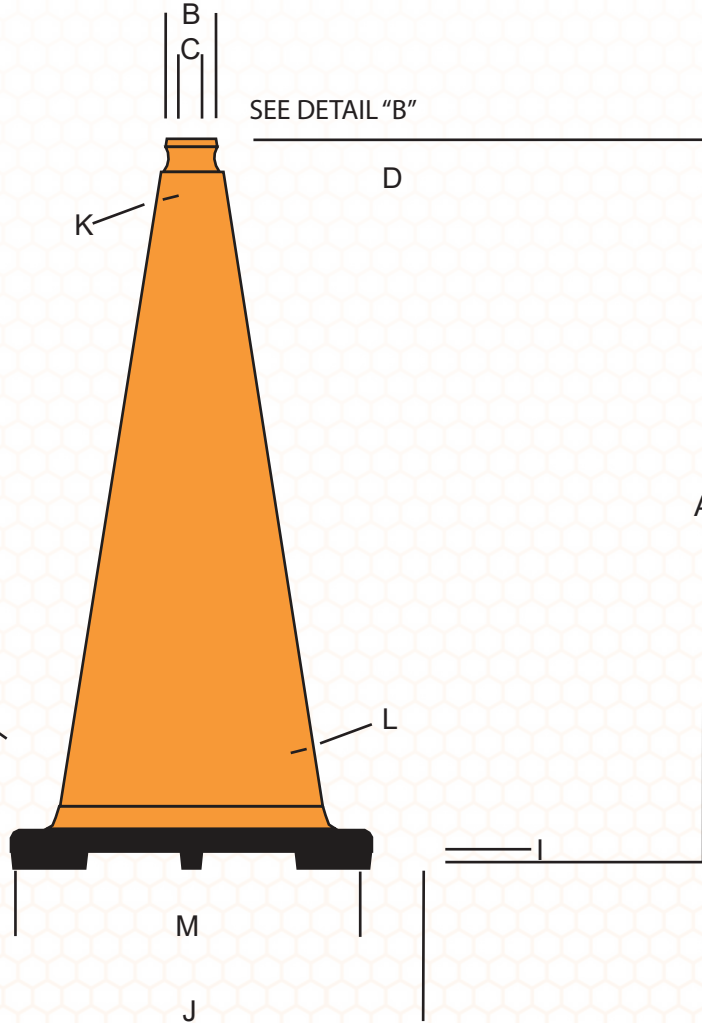

SPECIFICATION SHEET

28" Safety Cone - Plain

DIMENSIONS

A	28.00"
B	1.875"
C	1.25" DIAMETER
D	3.75"
E	
F	
G	
H	
I	.625"
J	13.875"
K	.13" WALL THICKNESS
L	.14" WALL THICKNESS
M	10.24"

CONE SIZE	BASE WEIGHT	TOTAL WEIGHT
28"		7.26 lbs

DETAIL "B"

N	.250" RECESS
O	.3125"
P	.75"

SEE DETAIL "A" BELOW

Circle Interlock System
DETAIL "A"

Notes:

Conical section manufactured from 100% recyclable fluorescent orange PVC

Conical section also available in 100% recyclable fluorescent yellow - green PVC

Base manufactured from 100% post industrial recycled black PVC

SKU	DESCRIPTION	PALLET QTY	UOM	1-49	50-99	100+
21177	28" Safety Cone - Plain	306	ea	\$16.70	\$15.54	\$14.50

800.451.5811 | powerpak.net | 225 N Rte 303 Unit 108 | Congers, NY 10920